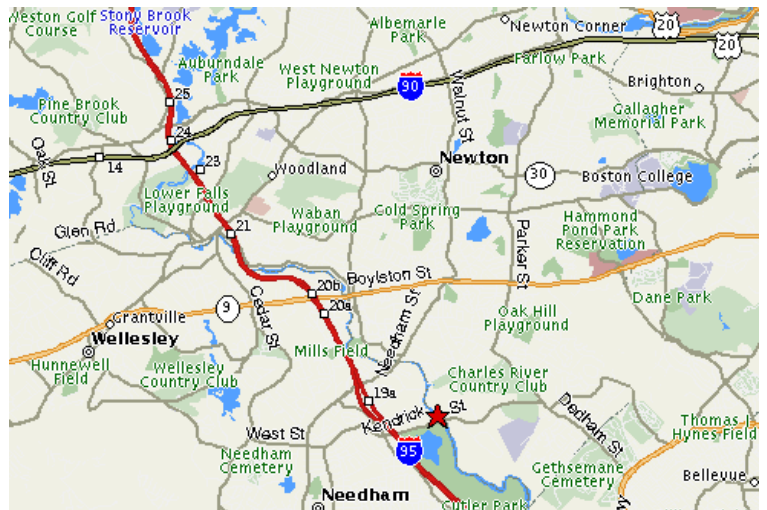

Leaving Airport:

1. Follow signs for Ted Williams Tunnel (West)
2. Follow signs for Route I-90 (West)/Mass Pike (West)
3. Take Route I-90 (West)/Mass Pike (West) and follow signs to Route I-95/Route 128 (South)

4. Take I-95/Route 128 South exit
5. Take exit 19B (Highland Ave./Needham)

6. At first set of lights, take left onto Hunting Road
7. Travel approximately 1 mile to first set of lights, take left onto Kendrick St.
8. Cross I-95
9. Take 2nd left onto Fourth Avenue
10. Take 2nd left into parking lot for Three Charles River Place