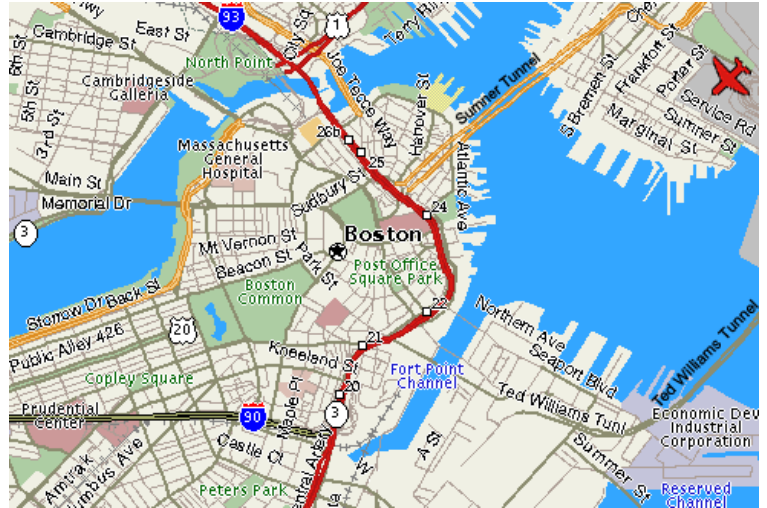

Leaving Airport:

1. Follow signs for Ted Williams Tunnel (West)
2. Follow signs for Route I-90 (West)/Mass Pike (West)
3. Take Route I-90 (West)/Mass Pike (West) and follow signs to Route I-95/Route 128 (South)

4. Take I-95/Route 128 South exit
5. Take exit 19B (Highland Ave./Needham)

6. At first set of lights, take left onto Hunting Road
7. Travel approximately 1 mile to first set of lights, take left onto Kendrick St.
8. Cross I-95
9. Take 2nd left onto Fourth Avenue
10. Take 2nd left into parking lot for Three Charles River Place